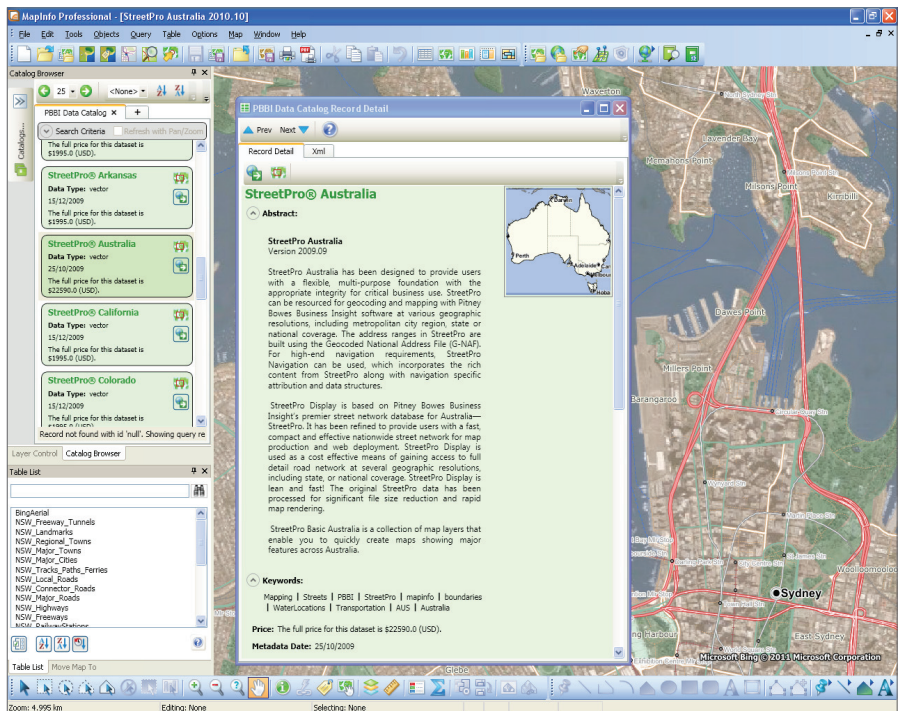

ASIA PACIFIC/AUSTRALIA

Level 7, 1 Elizabeth Plaza
North Sydney NSW 2060

+61.2.9437.6255

pbpi.australia@pb.com
pbpi.singapore@pb.com
www.pbinsight.com.au

UNITED STATES

One Global View
Troy, NY 12180

1.800.327.8627

pbpi.sales@pb.com
www.pbinsight.com

CANADA

26 Wellington Street East
Suite 500
Toronto, ON M5E 1S2

1.800.268.3282

pbpi.canada.sales@pb.com
www.pbinsight.ca

EUROPE/UNITED KINGDOM

Minton Place
Victoria Street
Windsor, Berkshire SL4 1EG

+44.800.840.0001

pbpi.europe@pb.com
www.pbinsight.co.uk

MapInfo Professional can search metadata catalogues created by MapInfo Manager to find and open data. The catalogues can also be updated within MapInfo Professional

Catalogue, Publish and Share Your Data

Create an easily searchable, industry-standard catalogue to manage enterprise data, improve access and avoid data duplication. MapInfo Manager catalogues and harvests metadata to create a single point of truth for spatial data assets. Built on Open Geospatial Consortium (OGC) Catalogue Services Web (CSW) standards, MapInfo Manager catalogues can be searched by MapInfo Professional, MapInfo Exponare, and other CSW compliant applications.

Spatially Enable the Enterprise

Share your maps and analysis with other users in your organisation using MapInfo Exponare, our enterprise location intelligence solution. Exponare is an intuitive web mapping application that integrates with your other corporate applications and data to provide a highly visual portal into your organisation's spatial and related information.

Publish Live, Interactive Maps Online

Publish spatial data directly from MapInfo Professional to the cloud, where it can be accessed immediately by users through a web browser, providing live information when and where they need it. MapInfo Stratus, a web-based mapping

application, lets you share interactive map data and services with just a few clicks.

A Seamless Platform for Geospatial Data Management

From gathering data to acting on business intelligence, the MapInfo Suite helps you manage and exploit your geospatial data assets – to save time, money and resources – and help your organisation share location intelligence.

The MapInfo Suite includes:

- MapInfo Professional – premier mapping and geographic analysis application
- Geosk Platform – dynamic, centralised resource for global data
- MapInfo Manager – server based application for managing spatial data assets
- MapInfo Exponare – web mapping application for publishing spatial and related data to all users across the enterprise
- MapInfo Stratus – web mapping application for publishing spatial data online to provide all hours access to information
- MapInfo Spatial Server – the enterprise platform for integrating location intelligence services organisation wide.

FOR MORE INFORMATION VISIT
WWW.PBINSIGHT.COM.AU

Every connection is a new opportunity™